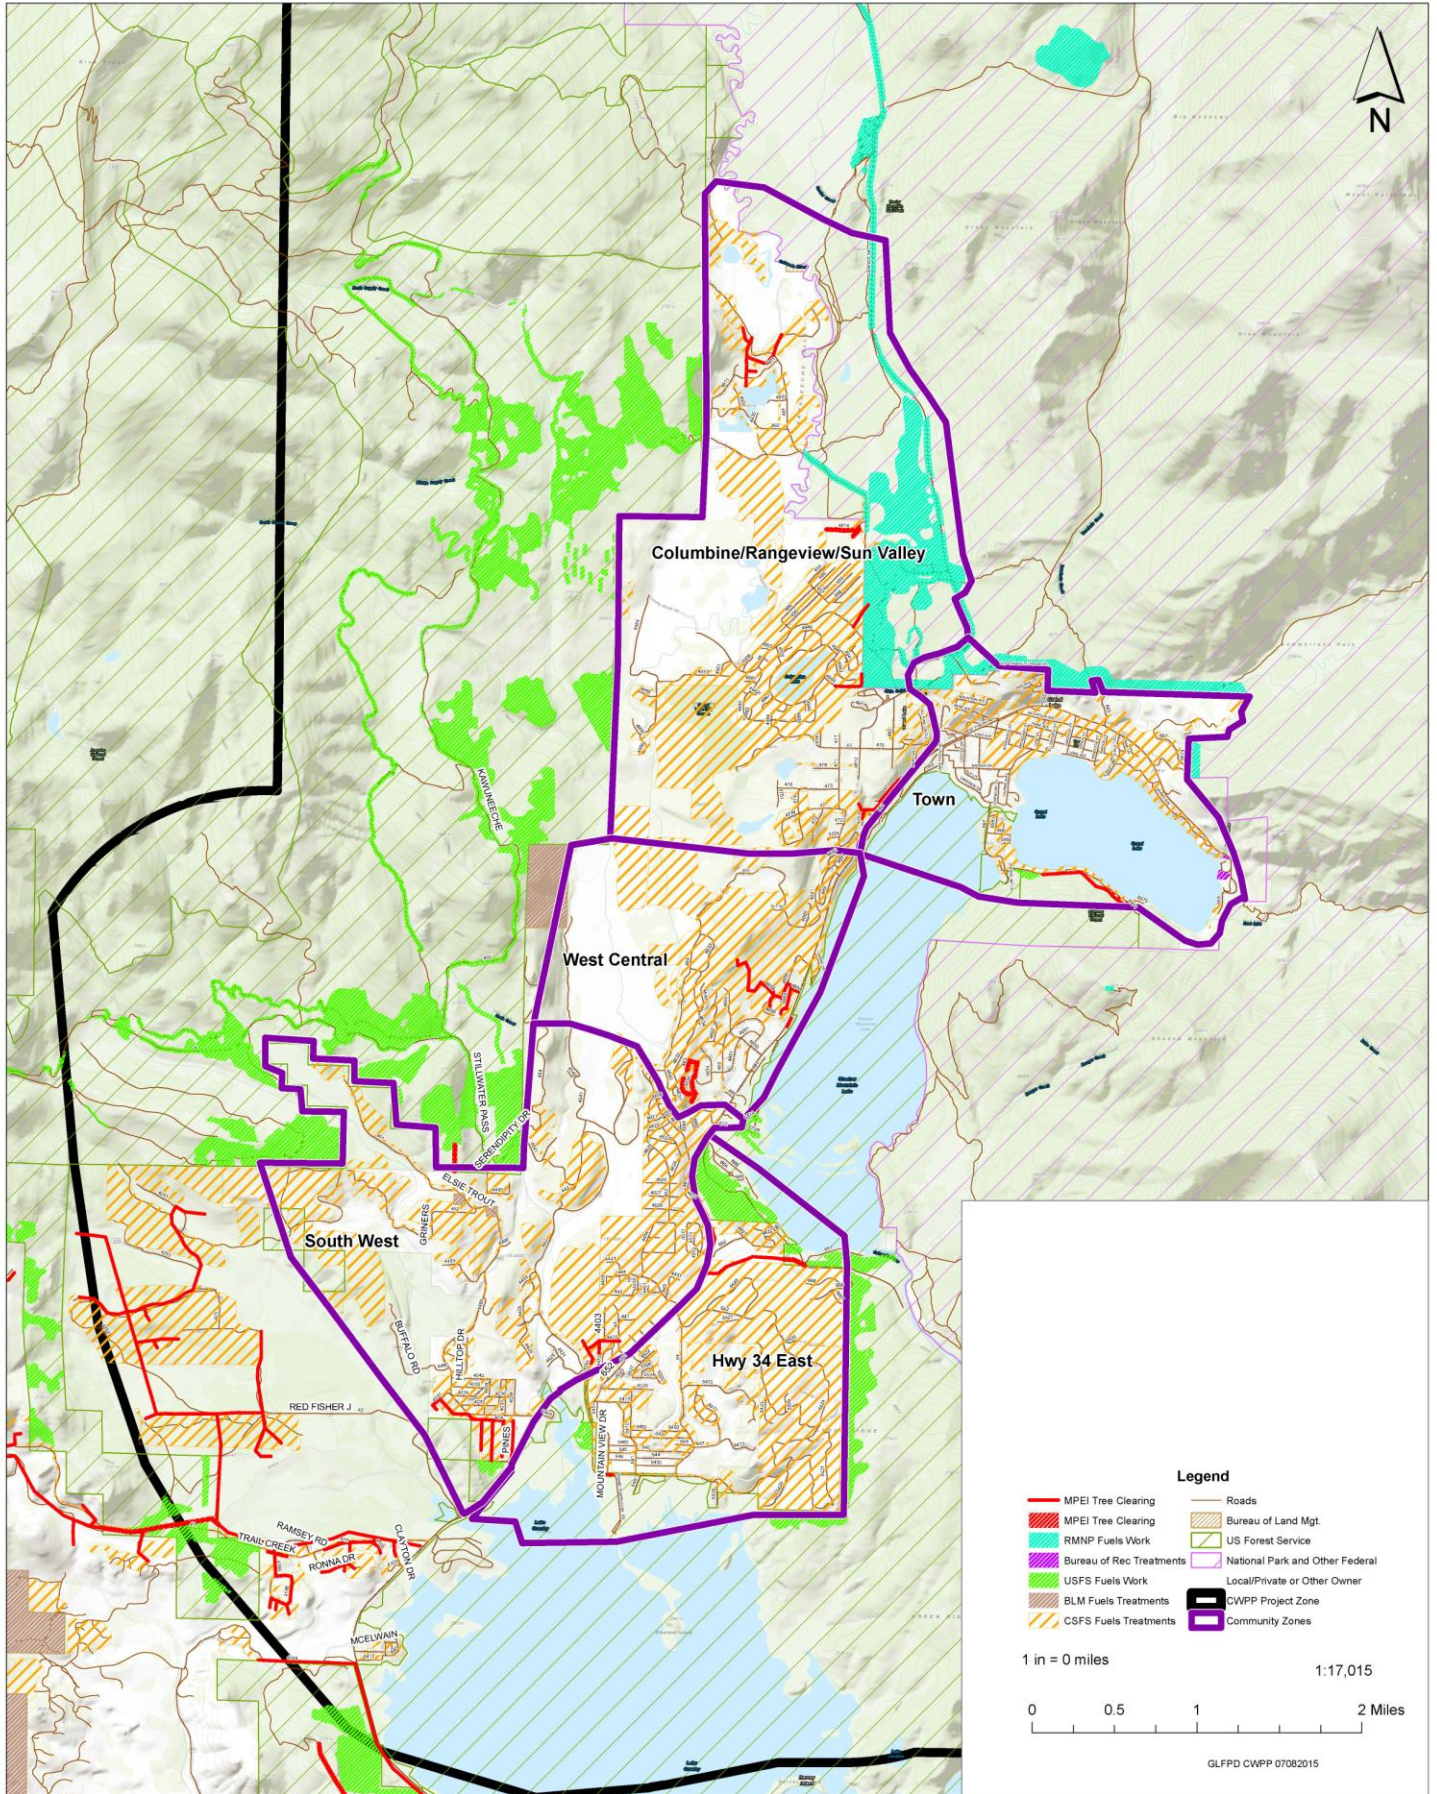

# GLFPD CWPP - Showing Federal - State Project Areas

**Legend**

- MPEI Tree Clearing
- RMNP Fuels Work
- Bureau of Rec Treatments
- USFS Fuels Work
- BLM Fuels Treatments
- CSFS Fuels Treatments
- Roads
- Bureau of Land Mgt.
- US Forest Service
- National Park and Other Federal
- Local/Private or Other Owner
- CWPP Project Zone
- Community Zones

1 in = 0 miles 1:17,015

0 0.5 1 2 Miles

GLFPD CWPP 07082015